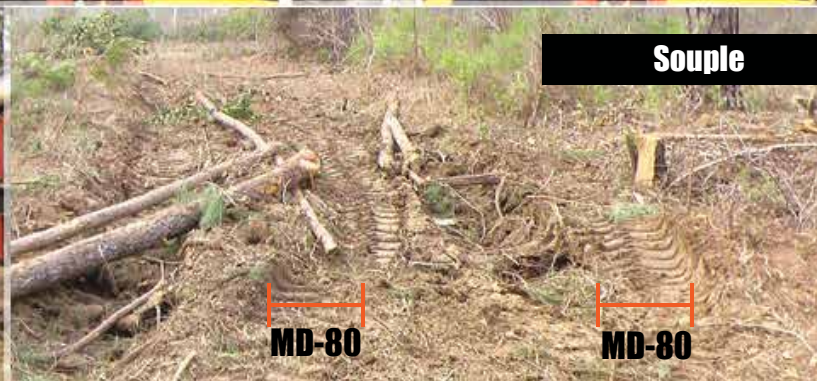

Poids

MD-80

10,500 lbs

John Deere
548G III ©

23,690 lbs

Essence

MD-80

1.5 - 2.5 gal/h

John Deere
548G III ©

3.7 - 5.5 gal/h